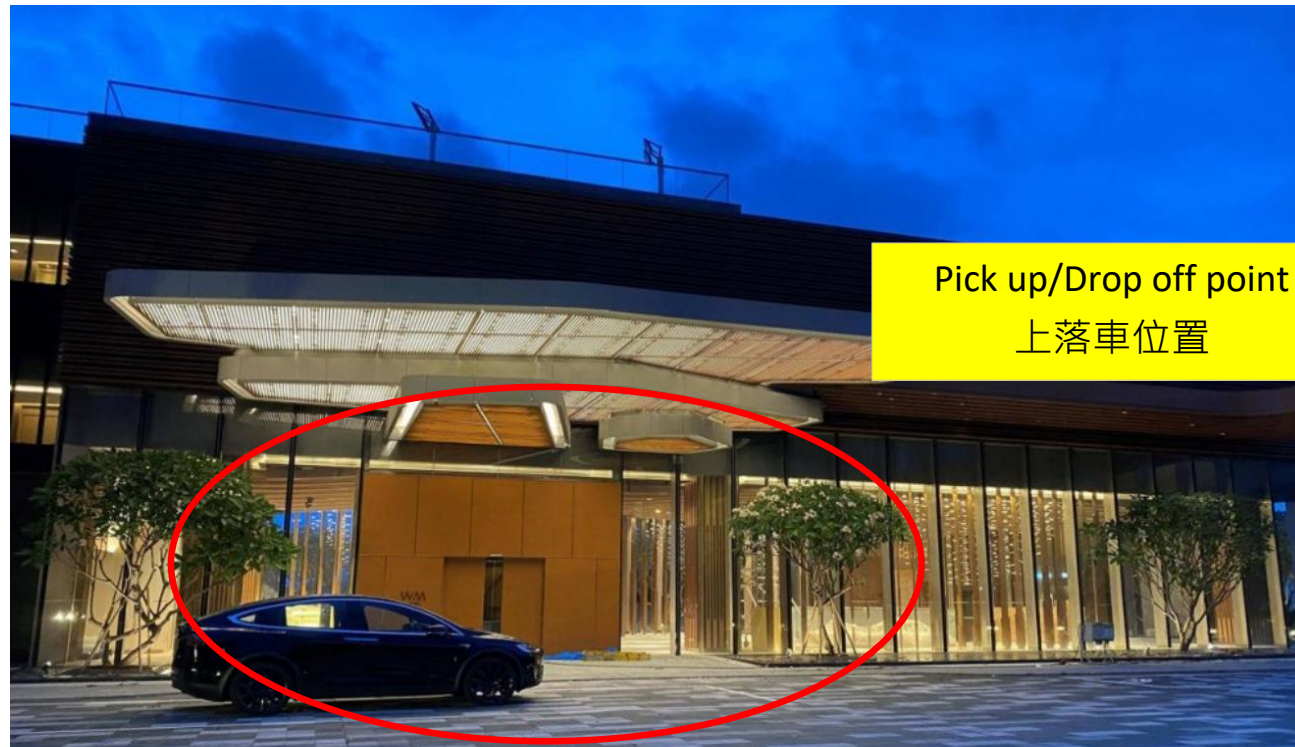

Chong Hing Water Sports Centre > Pak Tam Chung Barrier Gate > WM Hotel
創興水上活動中心 > 北潭涌關閘 > WM酒店

Departure time
開出時間

29 Oct 2023 Sunday	創興水上活動中心 Chong Hing Water Sports Centre	北潭涌關閘 Pak Tam Chung Barrier Gate
	1 8:15am	8:35am
	2 10:00am	10:20am
	3 12:00nn	12:20pm
	4 2:00pm	2:20pm
	5 3:20pm	3:40pm
	6 4:45pm	5:05pm

Please remember to stay tuned for any updates regarding the shuttle services on each day of the event on our Instagram (hkewa)
如穿梭巴士服務的時間表有任何更新，本會會在Instagram賬號(hkewa)上公佈

WM Hotel Pick Up/Drop Off Point

WM酒店上落車位置

Hotel Lobby Main Entrance

酒店大堂正門

<https://maps.app.goo.gl/HQfuQPWBDPg1VoRx6>

Pick up/Drop off point

上落車位置

Pak Tam Chung Barrier Gate Pick Up/Drop Off Point 北潭涌關閘上落車位置

<https://maps.app.goo.gl/h1LNA3m44BTaZKf36>